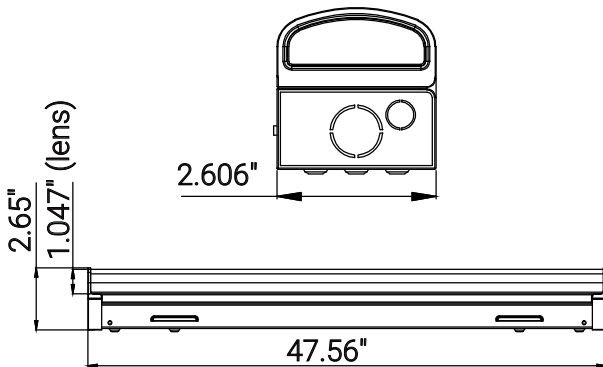

85654-SU

SF/ST/LN/48/HMW/83S/MV/WH

sunlite

48" High Output Linear Strip Light, Selectable CCT and Wattage

Project: _____
Type: _____
Catalog #: _____
Date: _____
Comments: _____

Technical Specifications

Lumen	4680/7020/10200
Emitted Color	CCT Selectable
Color Temp	35K/40K/50K
Color Rendering Index (CRI)	80
Beam Spread	140x110
Lifespan	50000

Electrical

Watt	30/45/65
Input Voltage	120-277
Power Factor	0.9
Dimmable	1-10V Low Voltage

Ratings / Certifications

Safety Certification	ETL - Damp Location
Rohs Compliant	TRUE
DLC Rated	TRUE
Operating Temperature	-4°F - 122°F
Warranty	5 Years